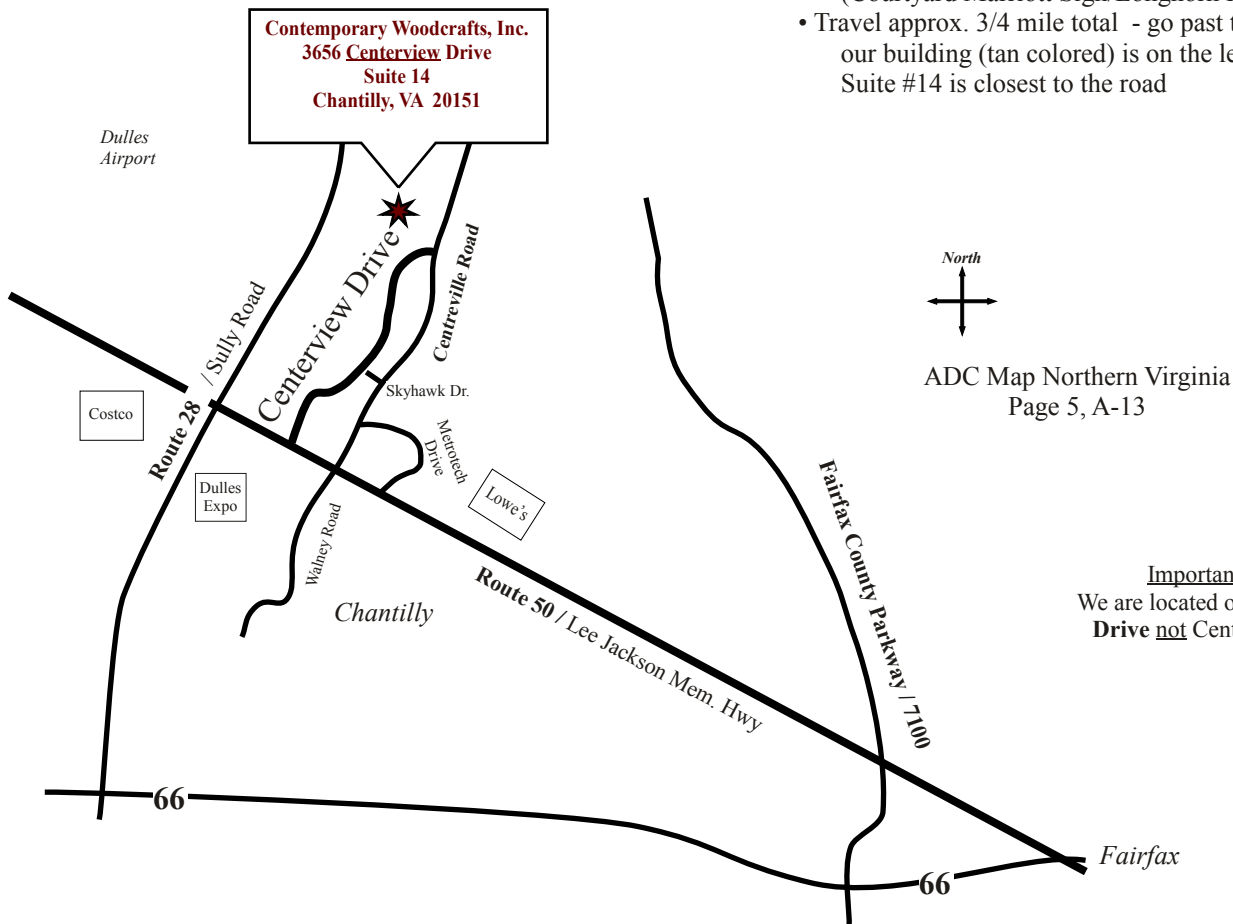

Showroom & Manufacturing Facilities

3656 Centerview Drive, Suite 14
Chantilly, VA 20151

From Fairfax County Parkway / 50 West:

- Exit Route 50 west
- Travel approx. 2-3/4 miles, Past Centreville Road
- Next Right onto Centerview Drive
(Courtyard Marriott Sign/Longhorn Restaurant)
- Travel approx. 3/4 mile total - go past the stop sign, our building (tan colored) is on the left side and Suite #14 is closest to the road

From Rt 50. Driving East:

- Just past the 28 overpass
- Immediately move into the dedicated left turning lane
- Left onto Centerview Drive (Courtyard Marriott Sign / Longhorn Restaurant)
- Travel approx. 3/4 mile total - go past the stop sign, our building (tan colored) is on the left side and Suite #14 is closest to the road

From Dulles Toll Road:

- Exit #10, Centreville Road (657), South
- Right Centerview Drive (this is a new entrance)
- First building on right side
Suite #14 is closest to the road

From Rt 28:

- Exit Route 50, Fairfax - East
- Left on Centreville Road at traffic light, travel 1/4 mile
- Left Skyhawk Dr.
- Right on Centerview Drive
- Travel approx. 1/4 mile - our building (tan colored) is on the left side and Suite #14 is closest to the road

From Rt 66:

- Exit Route 50 #57B West, Fair Oaks/Winchester
- Travel approx. 4.8 miles, Past Centreville Road
- Next Right onto Centerview Drive
(Courtyard Marriott Sign/Longhorn Restaurant)
- Travel approx. 3/4 mile total - go past the stop sign, our building (tan colored) is on the left side and Suite #14 is closest to the road